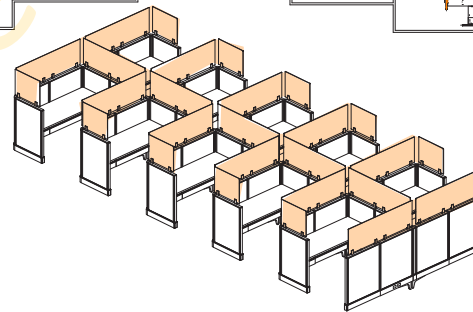

EXISTING
24" H NEW SCREENS

1st FLOOR

HOT LINE AREA:

[1] 24" W x 24" H SCREEN

[42] 36" W x 24" H SCREENS

[8] 60" W x 24" H SCREENS

[5] 66" W x 24" H SCREENS

[14] 72" W x 24" H SCREENS

CALL CENTER AREA:

[50] 30" W x 24" H SCREENS

[87] 72" W x 24" H SCREENS

CALL CENTER

HOT LINE/TRAINING

CALL CENTER

HOT LINE/TRAINING