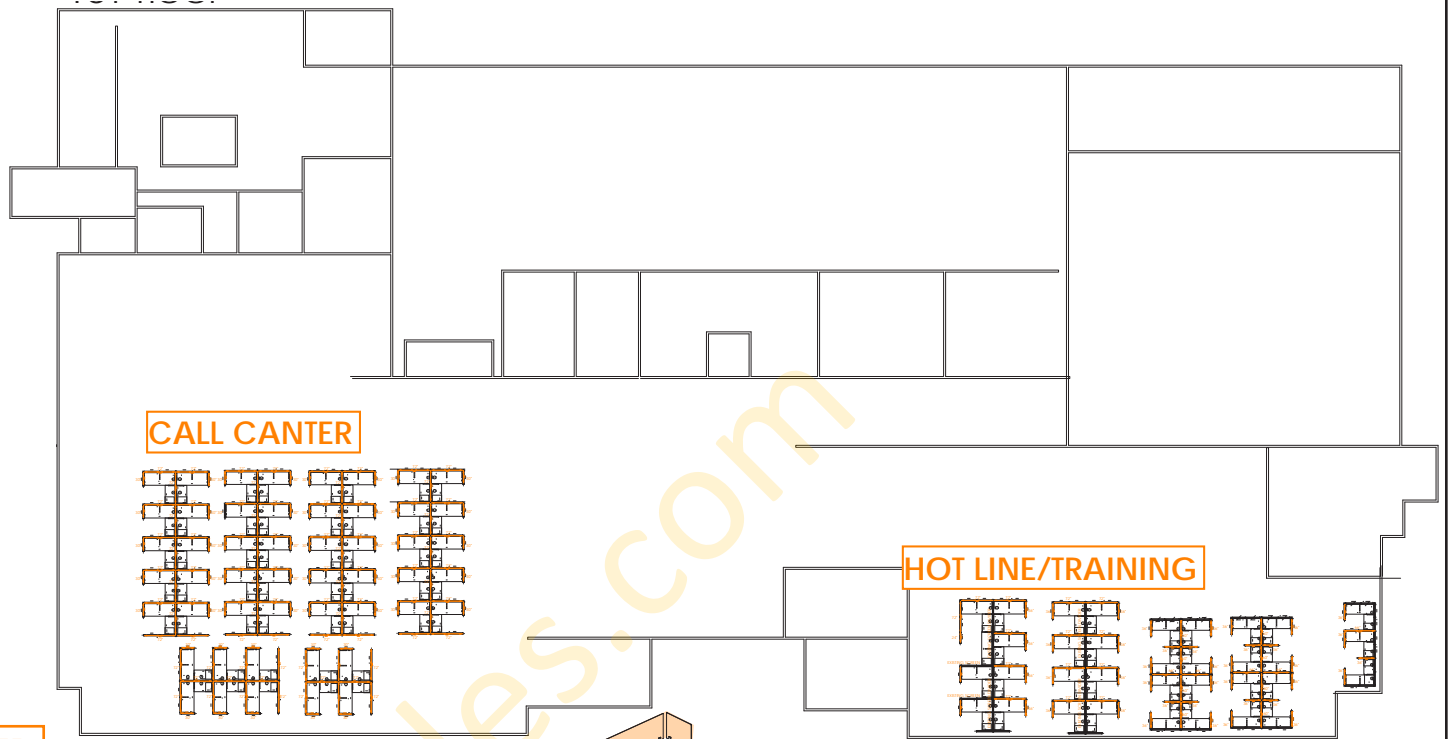

EXISTING
24" H NEW SCREENS

1st FLOOR

HOT LINE AREA:

[1] 24" W x 24" H SCREEN

[42] 36" W x 24" H SCREENS

[8] 60" W x 24" H SCREENS

[5] 66" W x 24" H SCREENS

[14] 72" W x 24" H SCREENS

CALL CENTER AREA:

[50] 30" W x 24" H SCREENS

[87] 72" W x 24" H SCREENS

CALL CENTER

HOT LINE/TRAINING

CALL CENTER

HOT LINE/TRAINING