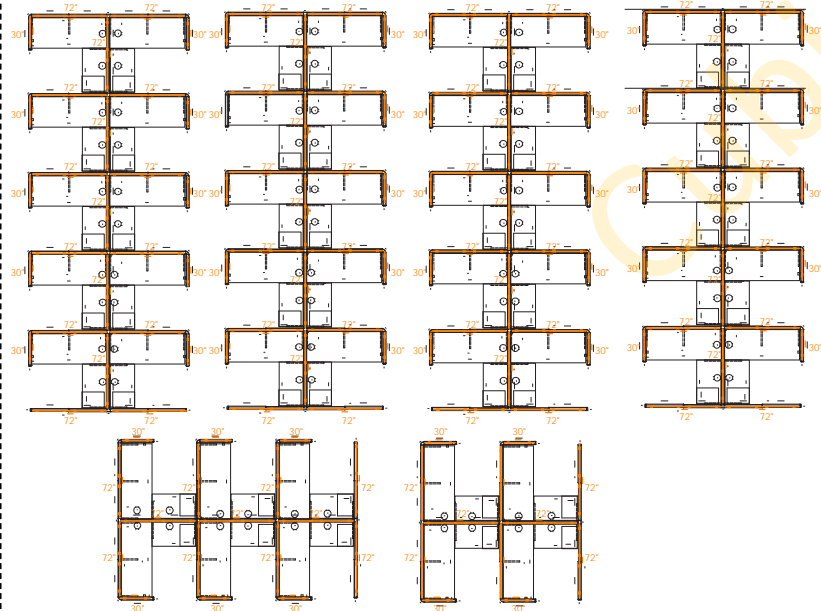

EXISTING
24" H NEW SCREENS

1st FLOOR

HOT LINE AREA:

[1] 24" W x 24" H SCREEN

[42] 36" W x 24" H SCREENS

[8] 60" W x 24" H SCREENS

[5] 66" W x 24" H SCREENS

[14] 72" W x 24" H SCREENS

CALL CENTER AREA:

[50] 30" W x 24" H SCREENS

[87] 72" W x 24" H SCREENS

CALL CENTER

HOT LINE/TRAINING

CALL CENTER

HOT LINE/TRAINING